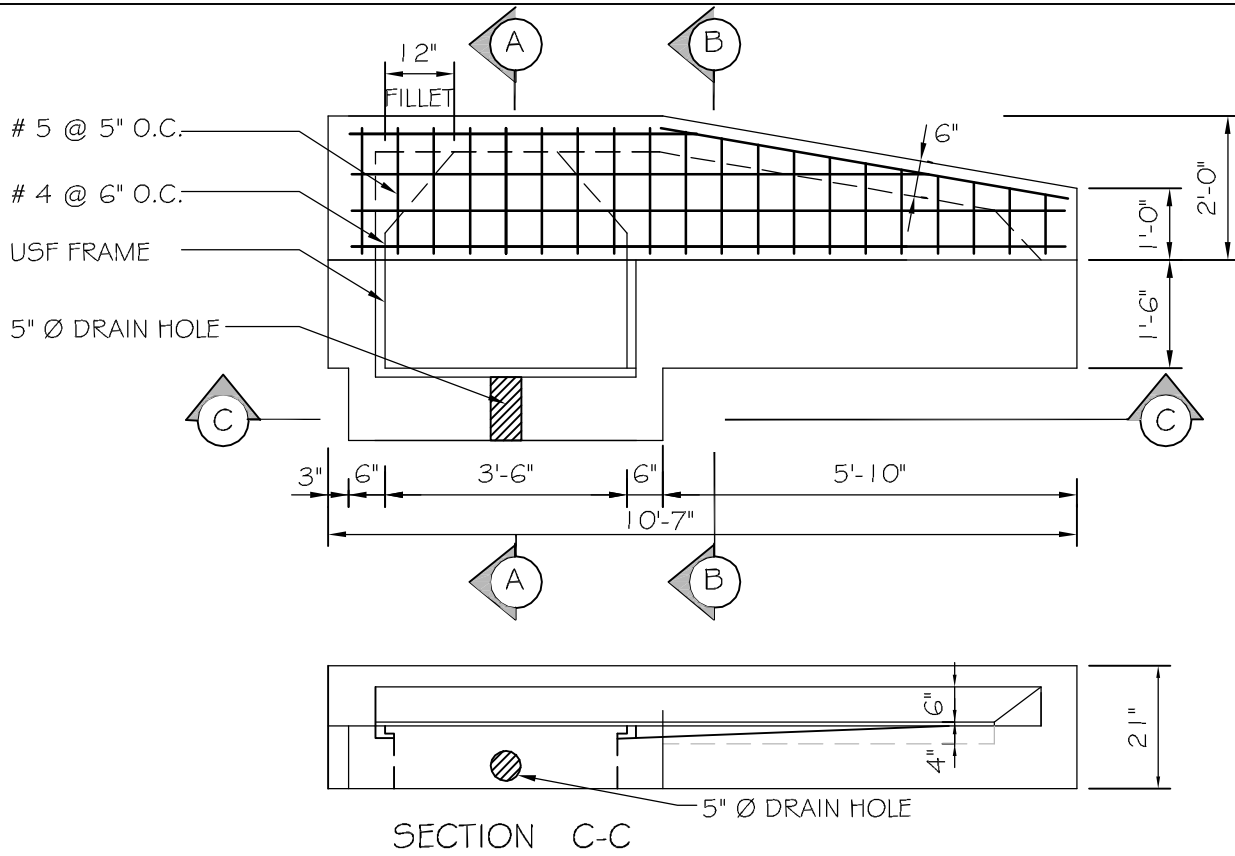

Concrete

4,000 PSI @ 28 DAYS

P-5 RIGHT

www.precastdepot.com

11002 NW South River Drive
Medley, Florida 33178
Phone: 305-259-5956
Fax: 305-885-2534