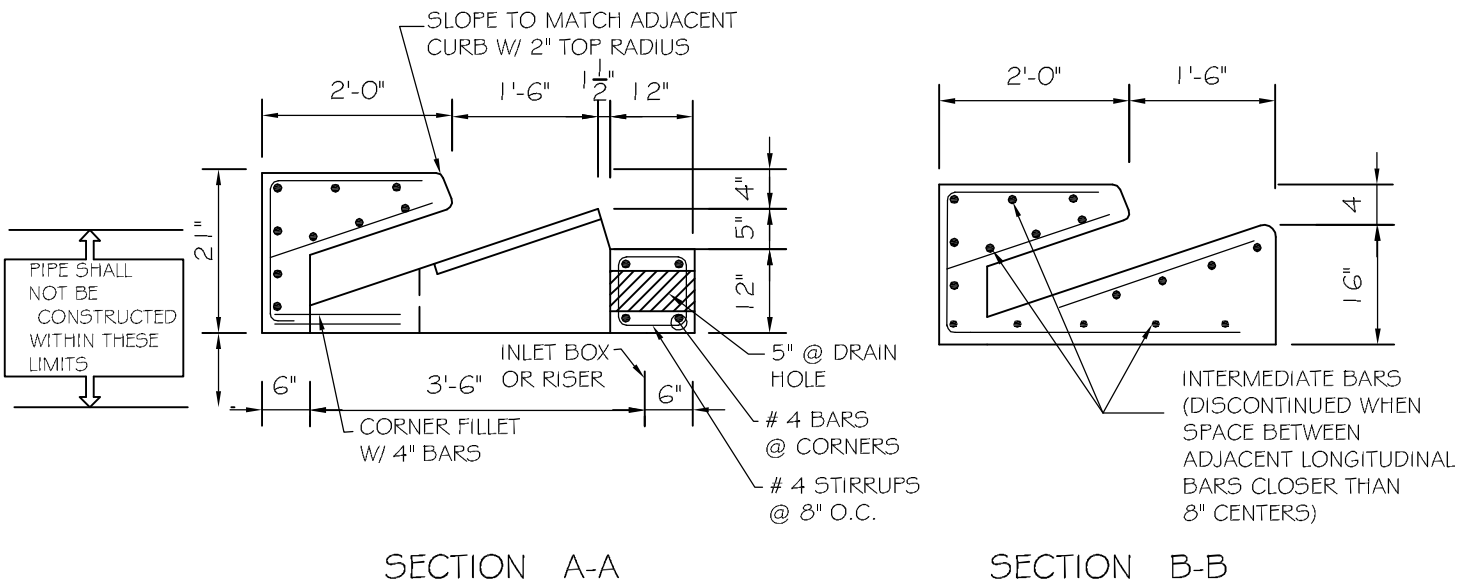

Concrete

4,000 PSI @ 28 DAYS

P-5 RIGHT

www.precastdepot.com

11002 NW South River Drive
Medley, Florida 33178
Phone: 305-259-5956
Fax: 305-885-2534